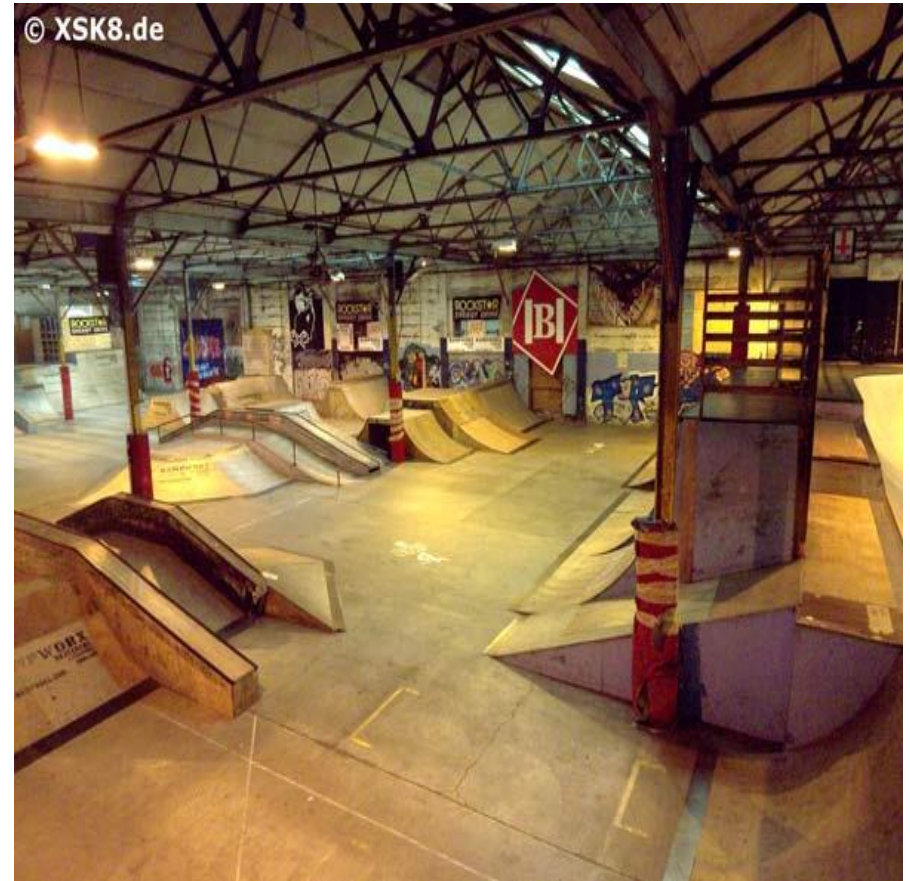

UKs største skatepark